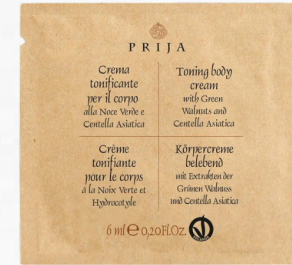

Anyah Pumice Stone for
pedicures & feet maintenance

CASE SIZE: 100

Prija

PRIJA

Prija Hand Cream with Macadamia Oil - 4ml

CASE SIZE: 500

Prija Vitalising Creamy Bath Foam with Ginseng - 12ml

CASE SIZE: 500

Prija Relaxing Bath Tablet In Recycled Box - 35g

CASE SIZE: 400

Prija

Prija Aromatic Lip Balm with Vanilla Berries - 5g
GRPRJLP101

CASE SIZE: 500

Prija Natural Loofah Sponge in carton - Sealed

CASE SIZE: 500